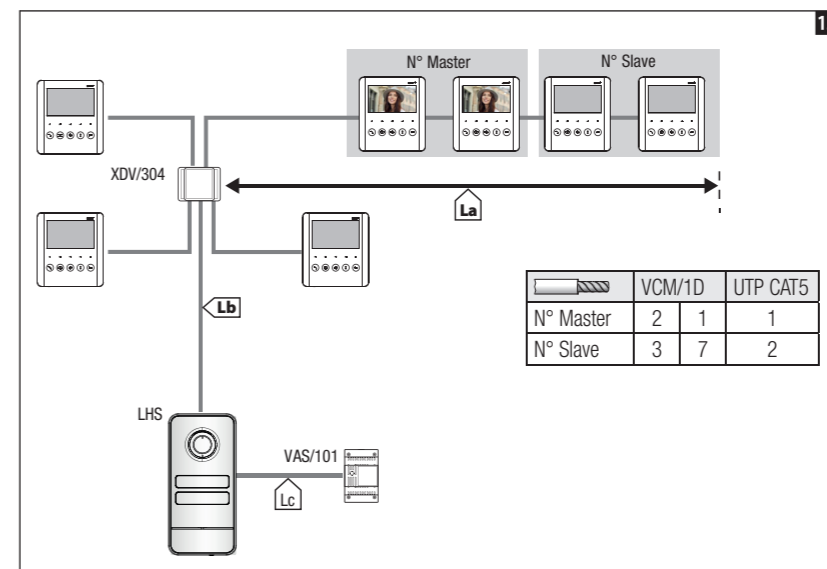

	VCM/1D	VCM/2D	UTP/CAT 5	2x2,5mm ²
La+Lb	≤100 m	-	≤60 m	-
L1, L2, L3	-	≤100 m	-	-
L1+L2+ L3	-	≤300 m	-	-
La + Lb + L1(L2, L3)	≤150 m			
La + Lb + L1 + L2 + L3	≤600 m			

	VCM/1D	VCM/2D	UTP/CAT 5	2x1mm ²	2x2,5mm ²
La+Lb	≤100 m	-	≤100 m	-	-
Lc	-	-	-	≤25 m	≤60 m
La+Lb+Lc	≤100 m				

	VCM/1D	VCM/2D	UTP/CAT 5	2x1mm ²	2x2,5mm ²
La+Lb	≤100 m	-	≤100 m	-	-
Lc	-	-	-	≤25 m	≤60 m
La+Lb+Lc	≤100 m				