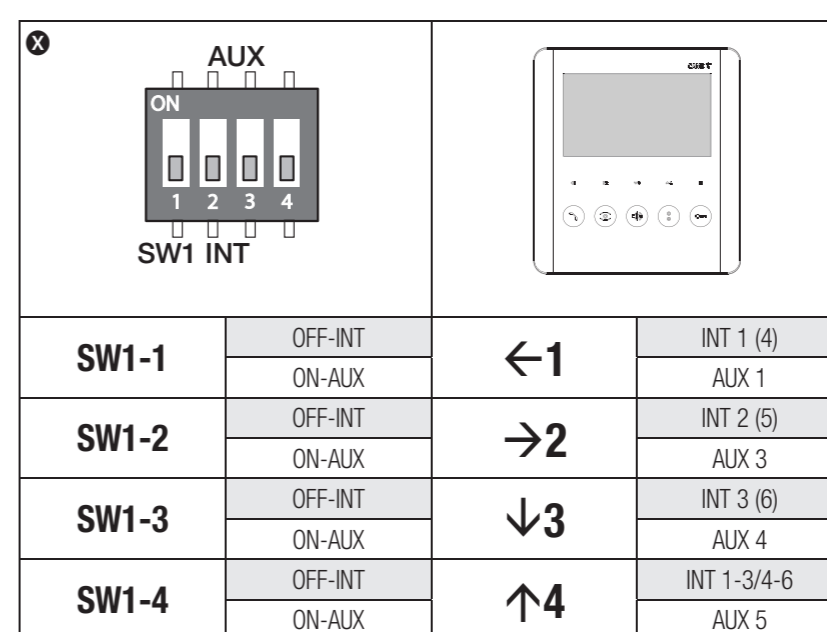

	VCM/1D	VCM/2D	UTP/CAT 5	2x2,5mm ²
La+Lb	≤100 m	-	≤60 m	-
L1, L2, L3	-	≤100 m	-	-
L1+L2+ L3	-	≤300 m	-	-
La + Lb + L1(L2, L3)	≤150 m			
La + Lb + L1 + L2 + L3	≤600 m			

	VCM/1D	VCM/2D	UTP/CAT 5	2x1mm ²	2x2,5mm ²
La+Lb	≤100 m	-	≤100 m	-	-
Lc	-	-	-	≤25 m	≤60 m
La+Lb+Lc	≤100 m				

	VCM/1D	VCM/2D	UTP/CAT 5	2x1mm ²	2x2,5mm ²
La+Lb	≤100 m	-	≤100 m	-	-
Lc	-	-	-	≤25 m	≤60 m
La+Lb+Lc	≤100 m				