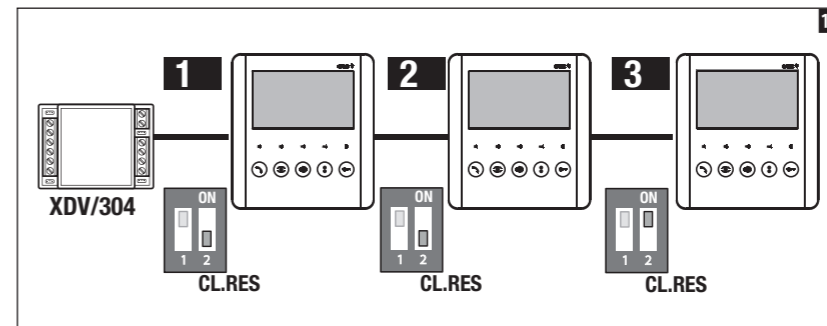

	VCM/1D	VCM/2D	UTP/CAT 5	2x2,5mm ²
La+Lb	≤100 m	-	≤60 m	-
L1, L2, L3	-	≤100 m	-	-
L1+L2+ L3	-	≤300 m	-	-
La + Lb + L1(L2, L3)	≤150 m			
La + Lb + L1 + L2 + L3	≤600 m			

	VCM/1D	VCM/2D	UTP/CAT 5	2x1mm ²	2x2,5mm ²
La+Lb	≤100 m	-	≤100 m	-	-
Lc	-	-	-	≤25 m	≤60 m
La+Lb+Lc	≤100 m				

	VCM/1D	VCM/2D	UTP/CAT 5	2x1mm ²	2x2,5mm ²
La+Lb	≤100 m	-	≤100 m	-	-
Lc	-	-	-	≤25 m	≤60 m
La+Lb+Lc	≤100 m				