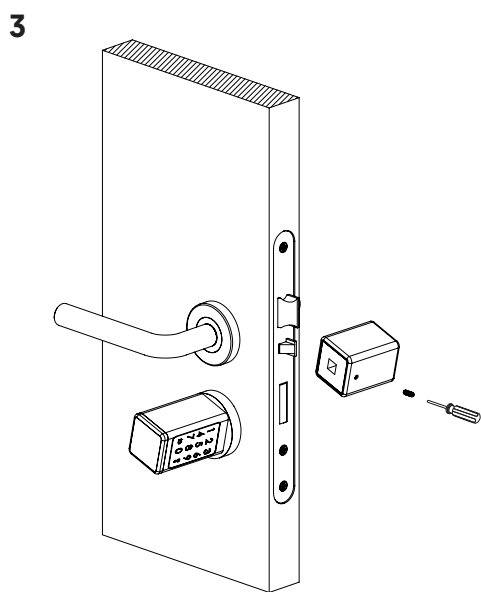

iCylinder 07®

EN

instalação