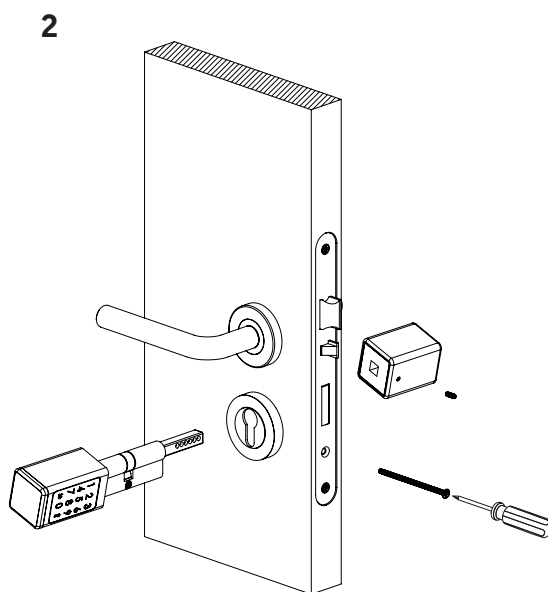

iCylinder 07®

EN

instalação