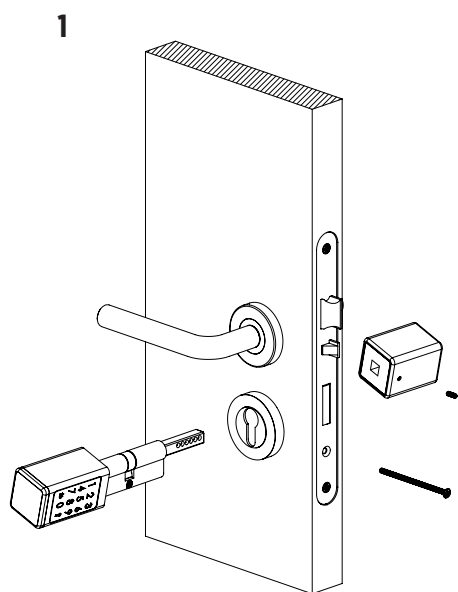

iTEC on Access®

iCylinder 07[®]

NE

Easy to install, no drilling required and no carpentry work. Unlock by mobile device, pin code, RFID card or mechanical emergency key. An Airbnb solution with Wi-Fi system through gateway and APP to generate keys remotely and send them to anywhere in the world.

CE

in the box

iCylinder 07 - 1
Tool bag - 1
Manual - 1

iCylinder 07

tools

Allen Key- 1
Magnetic Emergency key- 2
iC Card - 3

Allen Key

iC Card

Magnetic Emergency Key

iCylinder 07®

EN

instalação

bateria change

iCylinder 07®

Z
E

* iCylinder 07 is a lock that does not work in standalone mode.