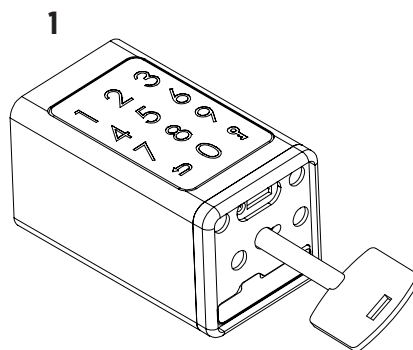

iTEC on Access®

iCylinder 07[®]

NE

Easy to install, no drilling required and no carpentry work. Unlock by mobile device, pin code, RFID card or mechanical emergency key. An Airbnb solution with Wi-Fi system through gateway and APP to generate keys remotely and send them to anywhere in the world.

CE

in the box

iCylinder 07 - 1
Tool bag - 1
Manual - 1

iCylinder 07

tools

Allen Key- 1
Magnetic Emergency key- 2
iC Card - 3

Allen Key

iC Card

Magnetic Emergency Key

iCylinder 07®

EN

instalação

bateria change

iCylinder 07®

Z
E

* iCylinder 07 is a lock that does not work in standalone mode.