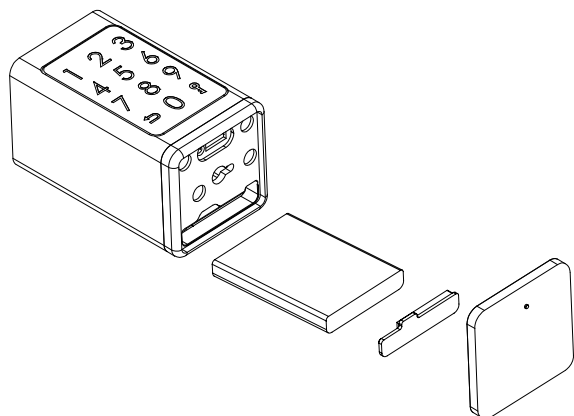

Magnetic Emergency Key

iCylinder 07®

EN

instalação

bateria change

iCylinder 07®

Z
E

* iCylinder 07 is a lock that does not work in standalone mode.